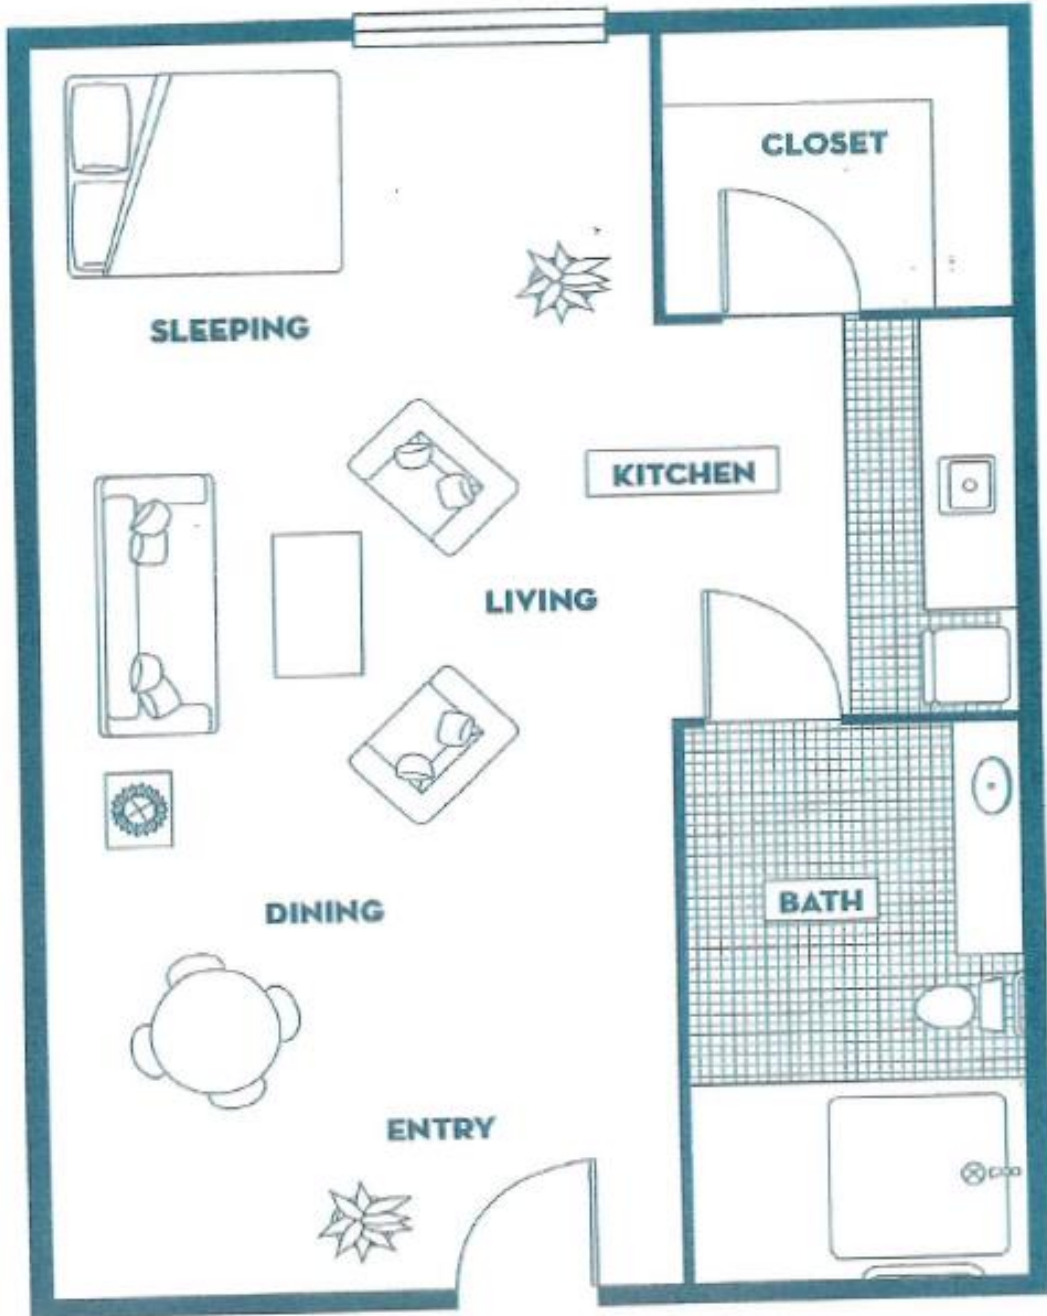

STUDIO APARTMENT
ASSISTED LIVING - 401 SQUARE FEET

FIR APARTMENT- ONE BEDROOM/ONE BATHROOM

520 SQUARE FEET

SPRUCE APARTMENT- TWO BEDROOM / ONE BATH

800 SQUARE FEET