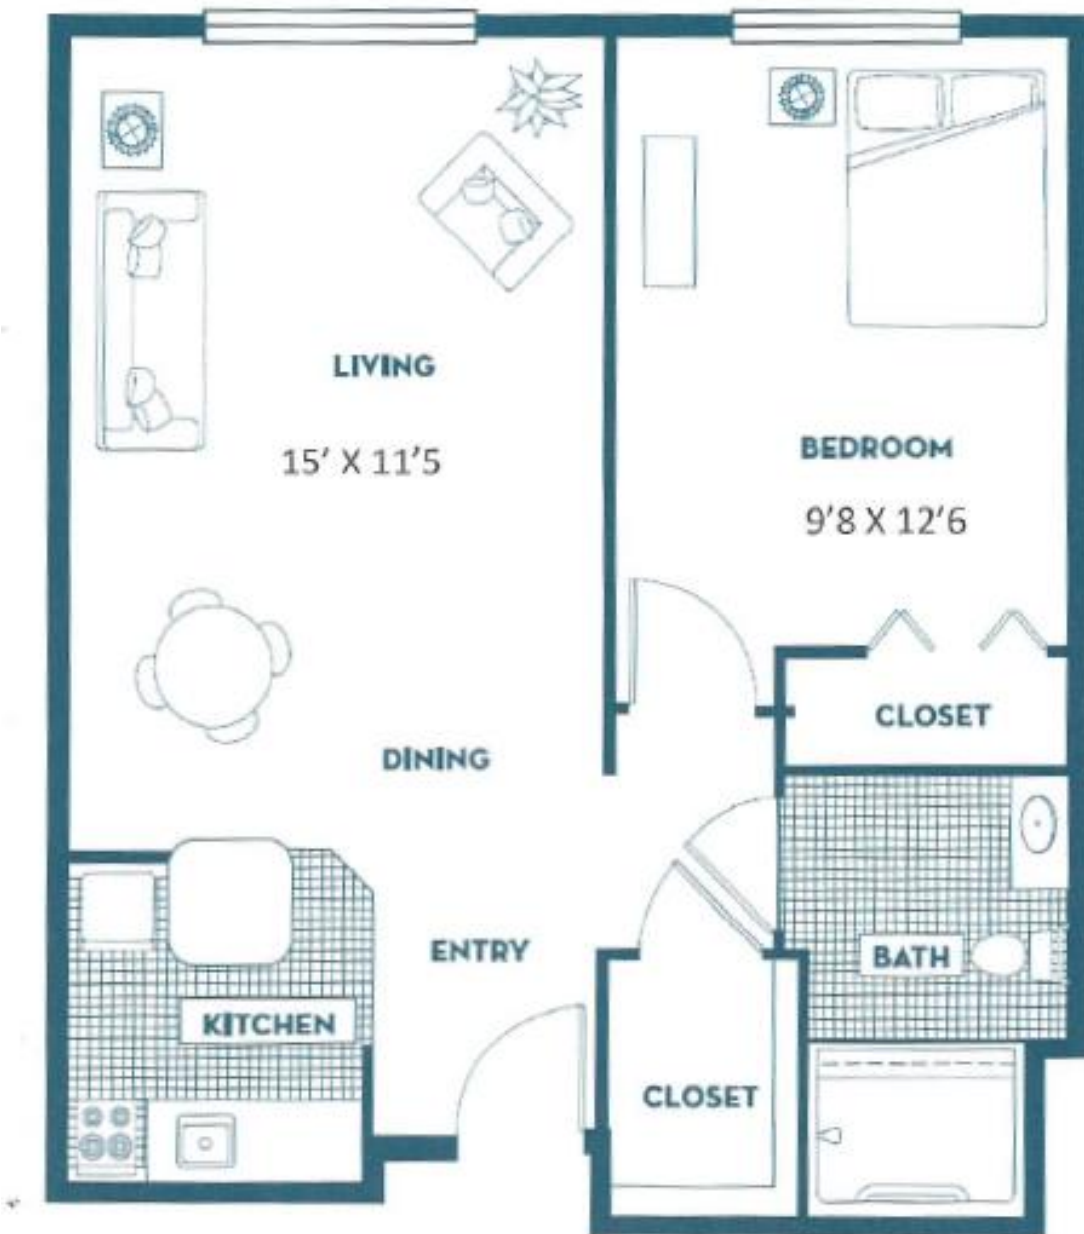

STUDIO APARTMENT
ASSISTED LIVING - 401 SQUARE FEET

FIR APARTMENT- ONE BEDROOM/ONE BATHROOM

520 SQUARE FEET

SPRUCE APARTMENT- TWO BEDROOM / ONE BATH

800 SQUARE FEET