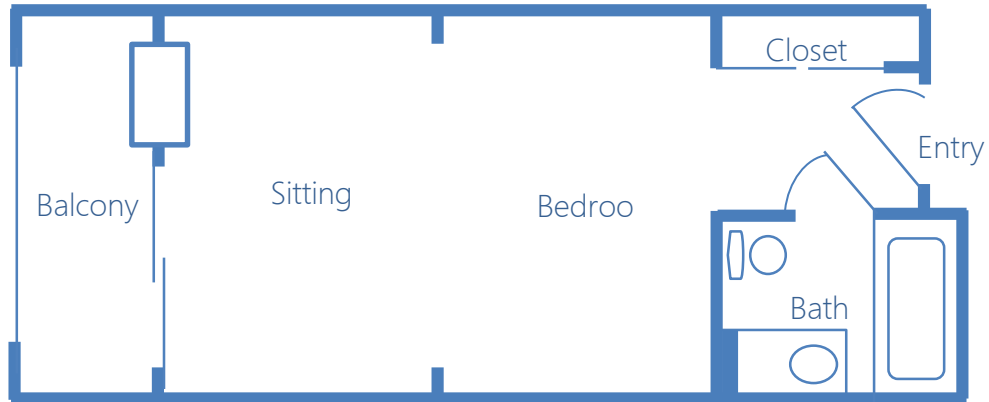

# ASSISTED LIVING • FLOOR PLANS

**ONE BEDROOM APARTMENT • 650 square feet**

# ASSISTED LIVING • FLOOR PLANS

**STUDIO • 300 to 355 square feet**

**STUDIO DELUXE • 385 square feet**