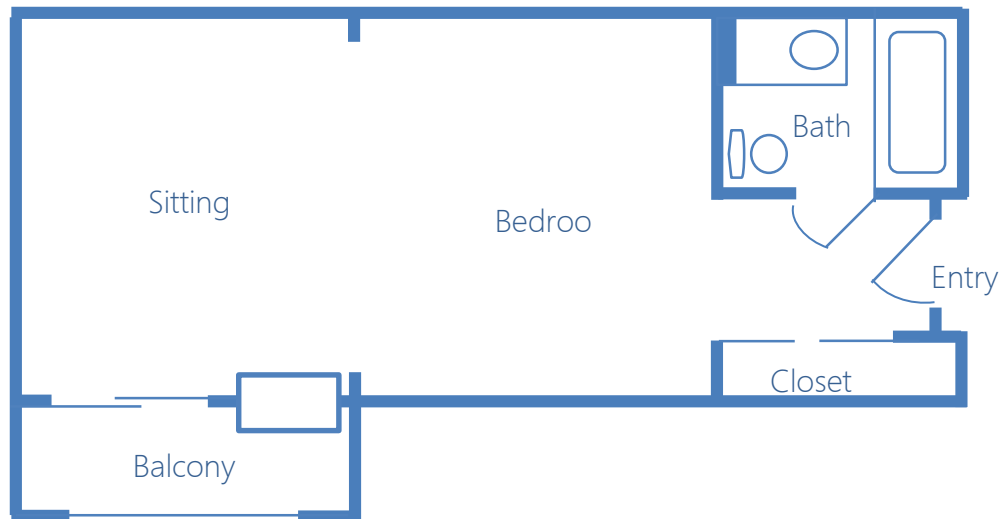

# ASSISTED LIVING • FLOOR PLANS

**ONE BEDROOM APARTMENT • 650 square feet**

# ASSISTED LIVING • FLOOR PLANS

**STUDIO • 300 to 355 square feet**

**STUDIO DELUXE • 385 square feet**