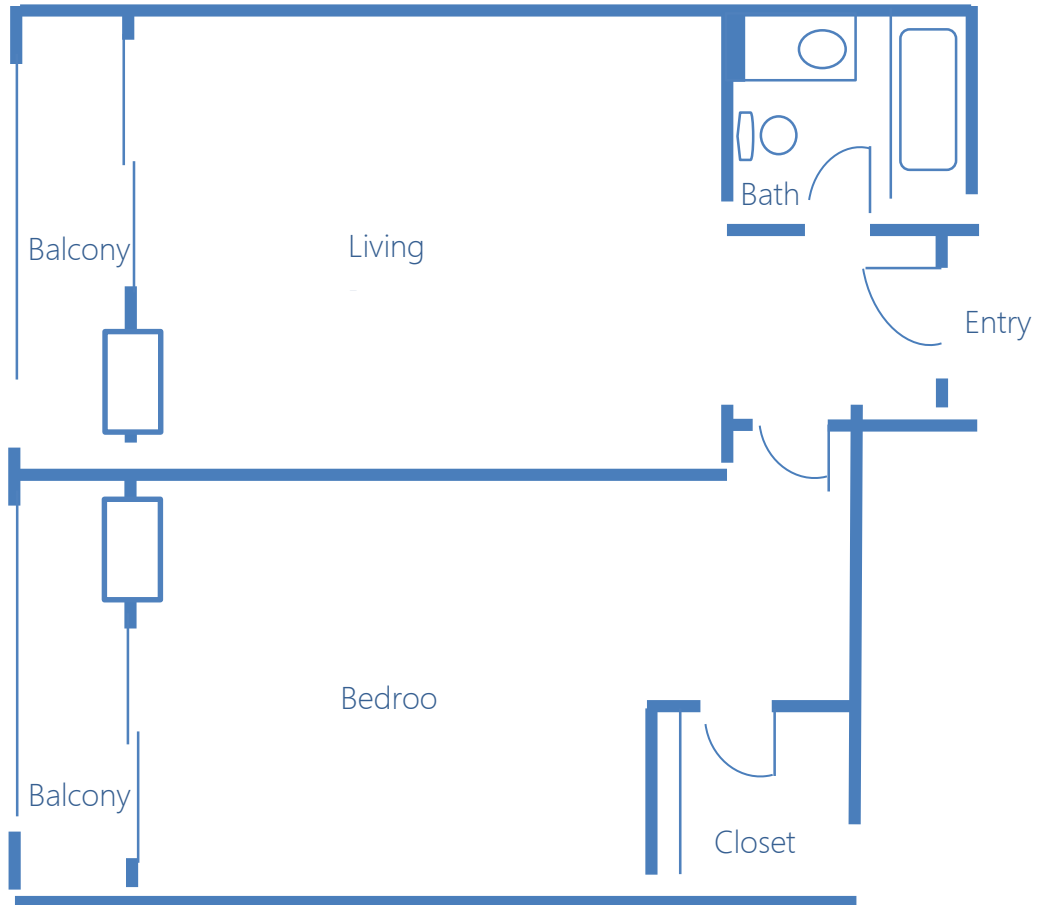

# ASSISTED LIVING • FLOOR PLANS

**ONE BEDROOM APARTMENT • 650 square feet**

# ASSISTED LIVING • FLOOR PLANS

**STUDIO • 300 to 355 square feet**

**STUDIO DELUXE • 385 square feet**