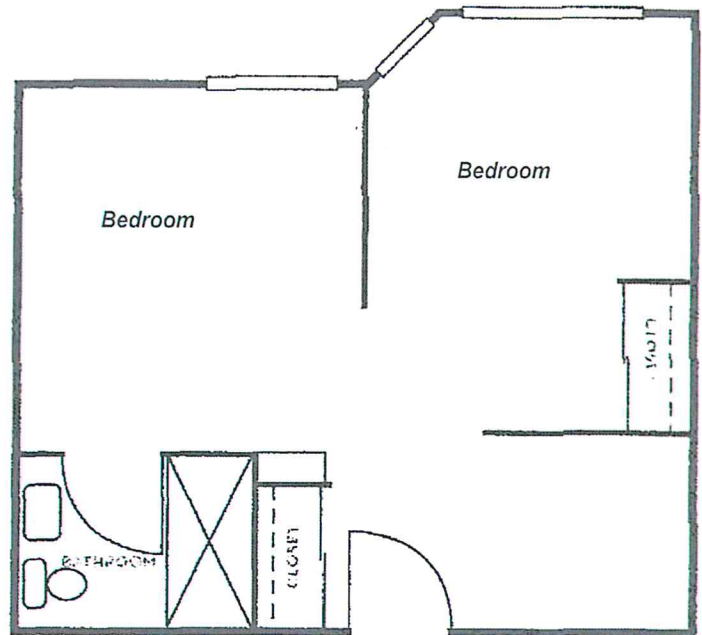

# FLOOR PLANS

## Independent/Assisted Living

**STUDIO**  
330 SQUARE FEET

**ONE BEDROOM**  
415 SQUARE FEET

**DELUXE ONE BEDROOM**  
500 SQUARE FEET

**TWO BEDROOM**  
575 SQUARE FEET

## Overlake Gardens/Overlake Court

**PRIVATE UNIT**  
530 SQUARE FEET

**SEMI-PRIVATE UNIT**  
415 SQUARE FEET