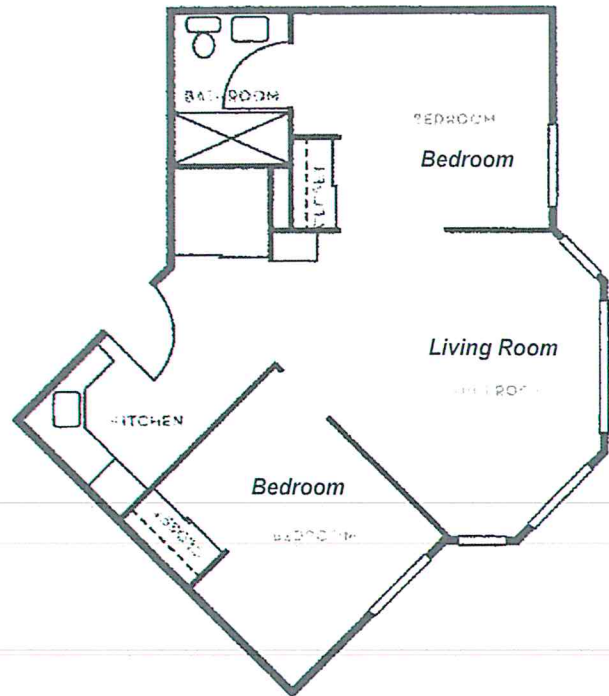

# FLOOR PLANS

## Independent/Assisted Living

**STUDIO**  
330 SQUARE FEET

**ONE BEDROOM**  
415 SQUARE FEET

**DELUXE ONE BEDROOM**  
500 SQUARE FEET

**TWO BEDROOM**  
575 SQUARE FEET

## Overlake Gardens/Overlake Court

**PRIVATE UNIT**  
530 SQUARE FEET

**SEMI-PRIVATE UNIT**  
415 SQUARE FEET