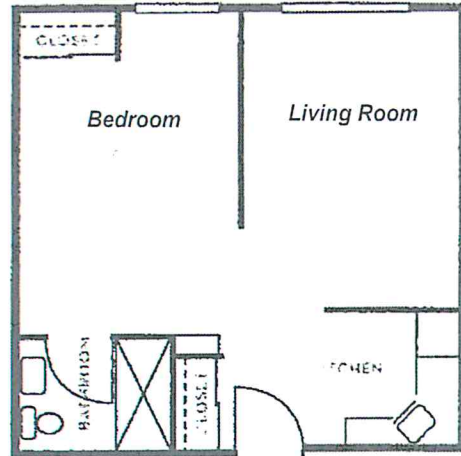

# FLOOR PLANS

## Independent/Assisted Living

**STUDIO**  
330 SQUARE FEET

**ONE BEDROOM**  
415 SQUARE FEET

**DELUXE ONE BEDROOM**  
500 SQUARE FEET

**TWO BEDROOM**  
575 SQUARE FEET

## Overlake Gardens/Overlake Court

**PRIVATE UNIT**  
530 SQUARE FEET

**SEMI-PRIVATE UNIT**  
415 SQUARE FEET