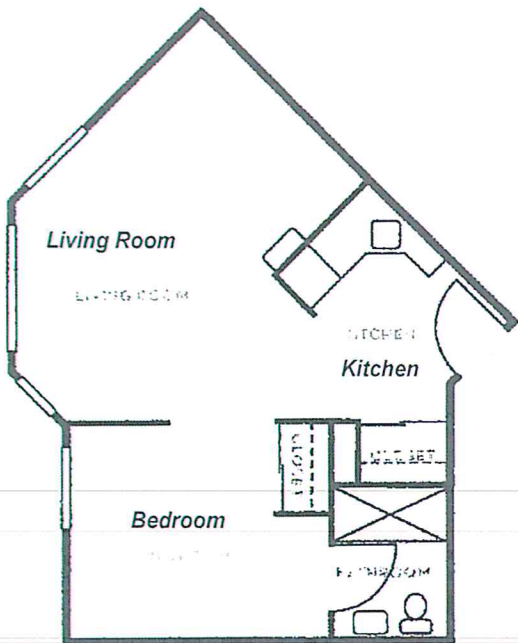

# FLOOR PLANS

## Independent/Assisted Living

**STUDIO**  
330 SQUARE FEET

**ONE BEDROOM**  
415 SQUARE FEET

**DELUXE ONE BEDROOM**  
500 SQUARE FEET

**TWO BEDROOM**  
575 SQUARE FEET

## Overlake Gardens/Overlake Court

**PRIVATE UNIT**  
530 SQUARE FEET

**SEMI-PRIVATE UNIT**  
415 SQUARE FEET