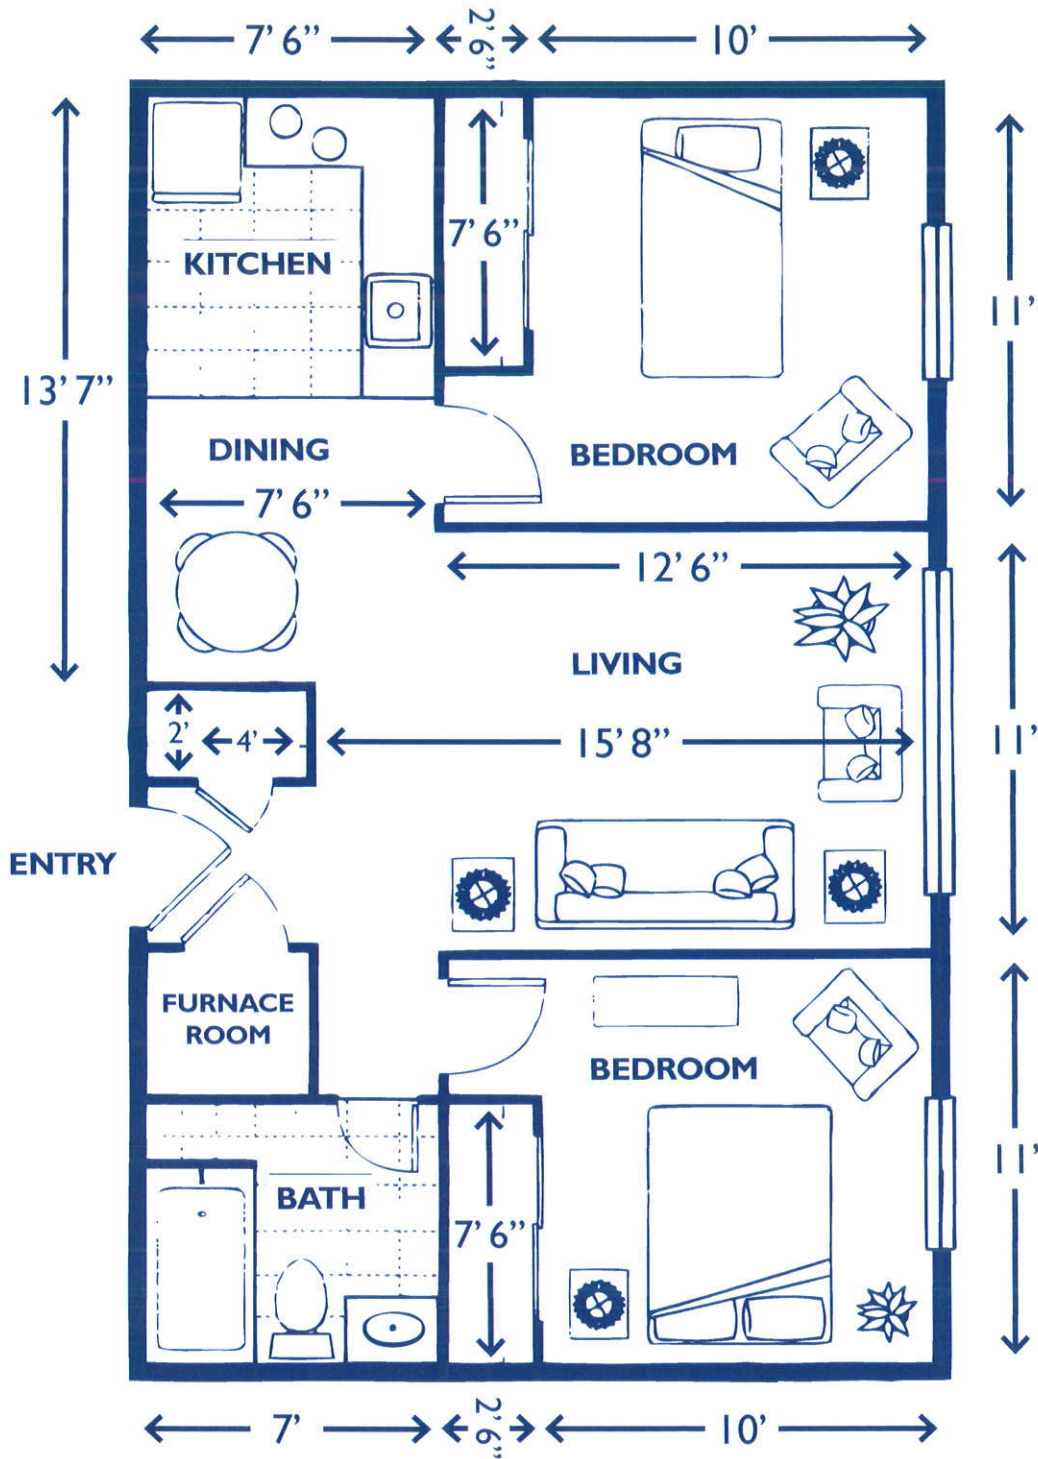

STUDIO • 276 SQUARE FEET

WINSLOW ★ COURT

A STELLAR LIVING COMMUNITY

ONE BEDROOM DELUXE • 451 SQUARE FEET

WINSLOW★COURT

A STELLAR LIVING COMMUNITY

ONE BEDROOM SUITE • 512 SQUARE FEET

WINSLOW★COURT

A STELLAR LIVING COMMUNITY

TWO BEDROOM SUITE • 735 SQUARE FEET

WINSLOW ★ COURT

A STELLAR LIVING COMMUNITY