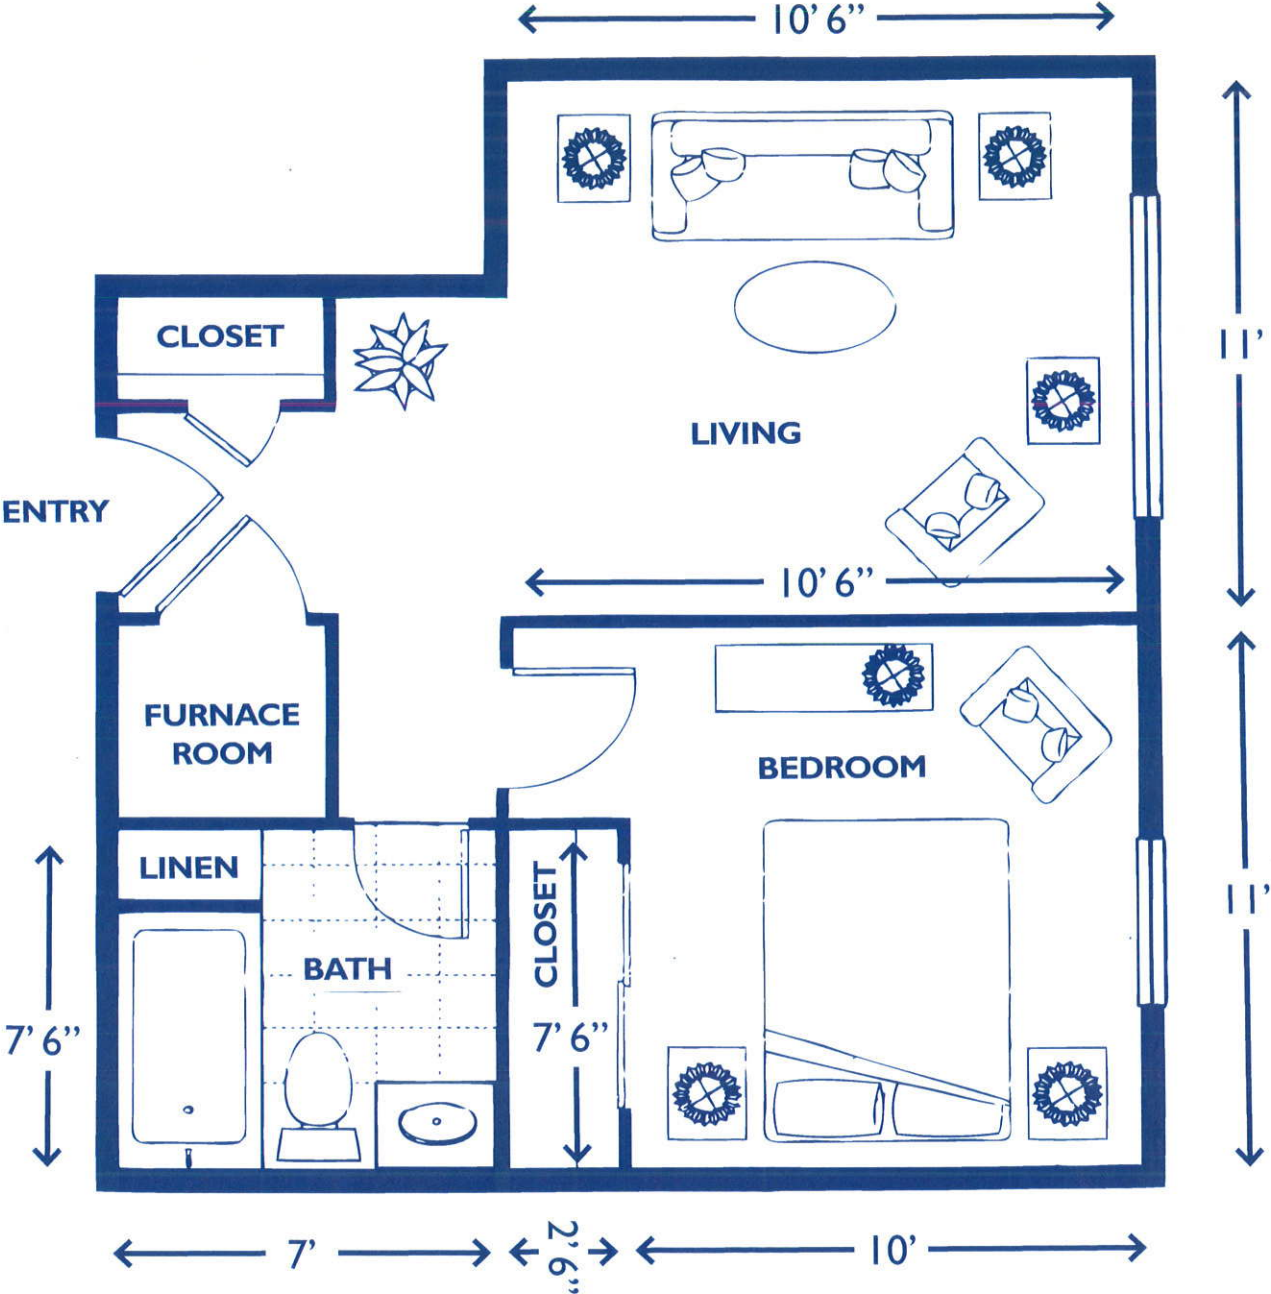

STUDIO • 276 SQUARE FEET

WINSLOW ★ COURT

A STELLAR LIVING COMMUNITY

ONE BEDROOM DELUXE • 451 SQUARE FEET

WINSLOW★COURT

A STELLAR LIVING COMMUNITY

ONE BEDROOM SUITE • 512 SQUARE FEET

WINSLOW★COURT

A STELLAR LIVING COMMUNITY

TWO BEDROOM SUITE • 735 SQUARE FEET

WINSLOW ★ COURT

A STELLAR LIVING COMMUNITY