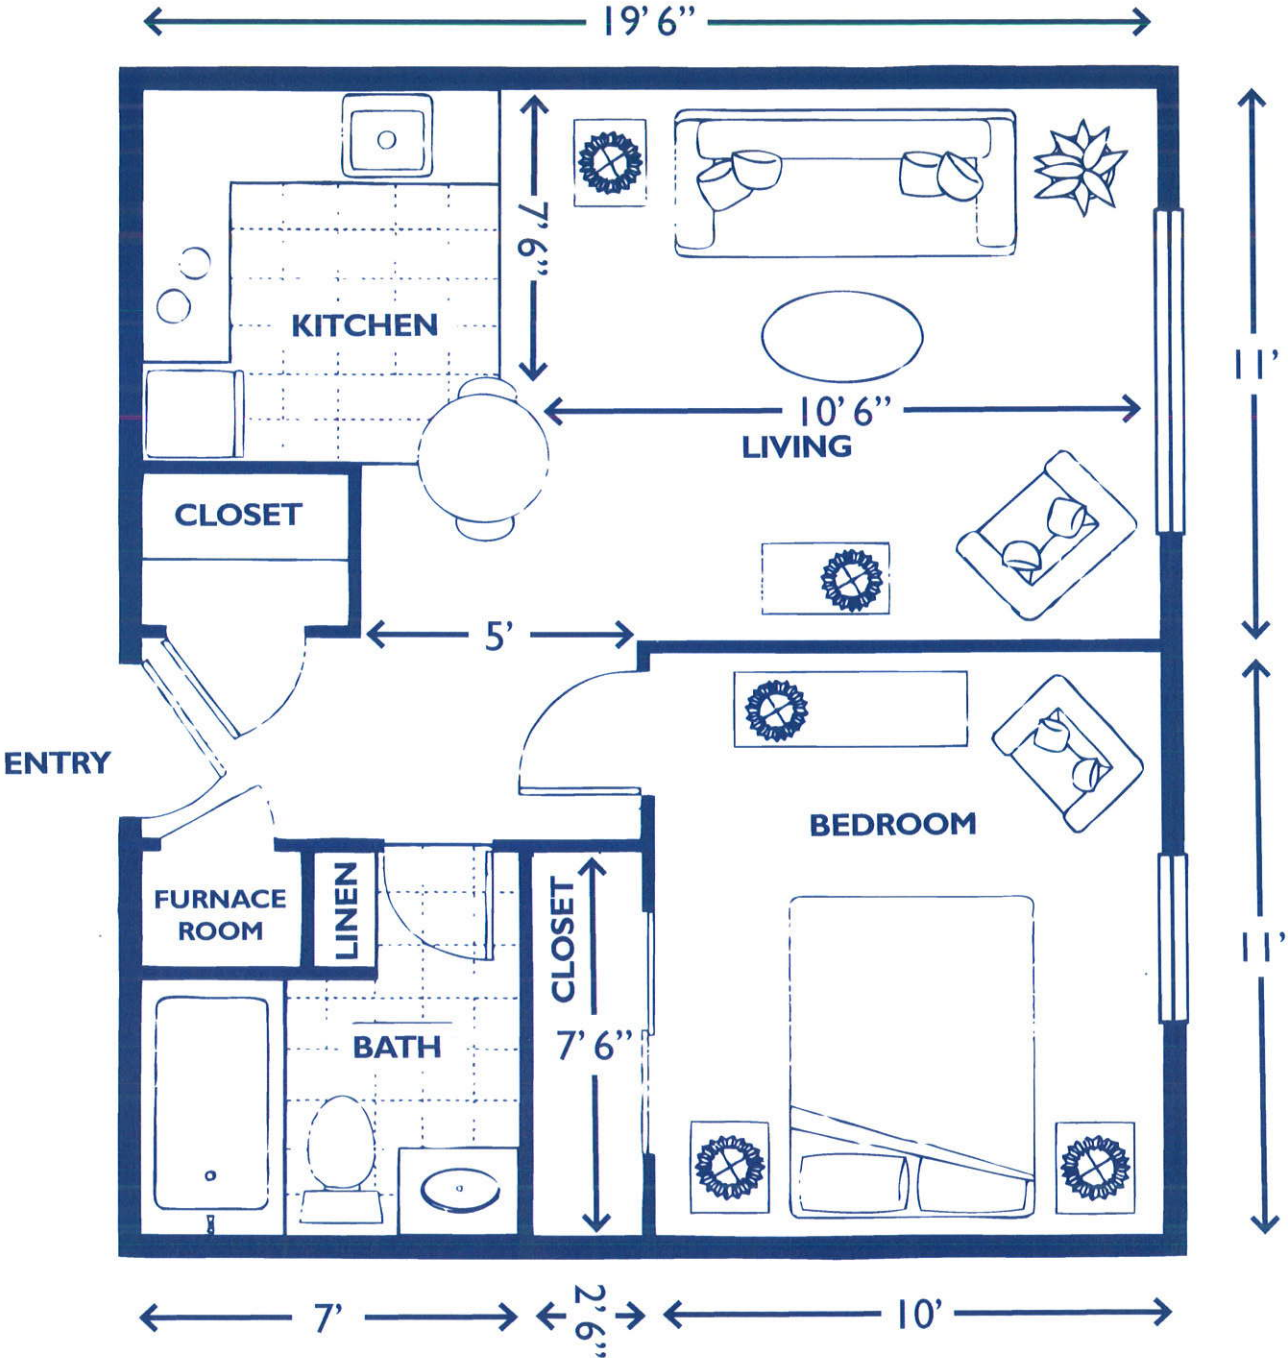

STUDIO • 276 SQUARE FEET

WINSLOW ★ COURT

A STELLAR LIVING COMMUNITY

ONE BEDROOM DELUXE • 451 SQUARE FEET

WINSLOW★COURT

A STELLAR LIVING COMMUNITY

ONE BEDROOM SUITE • 512 SQUARE FEET

WINSLOW★COURT

A STELLAR LIVING COMMUNITY

TWO BEDROOM SUITE • 735 SQUARE FEET

WINSLOW ★ COURT

A STELLAR LIVING COMMUNITY