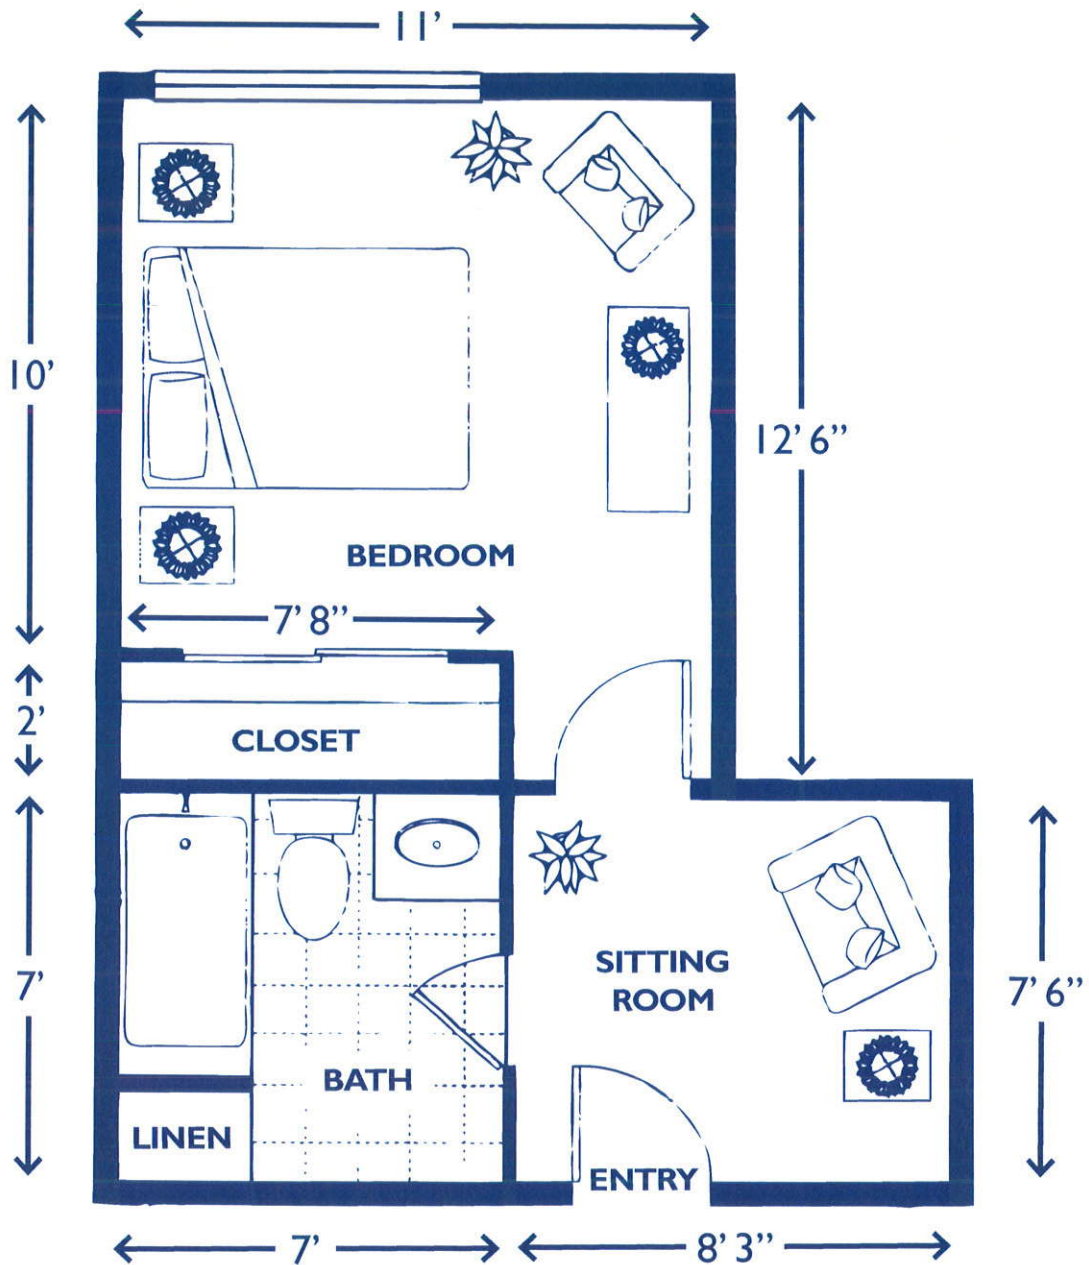

STUDIO • 276 SQUARE FEET

WINSLOW ★ COURT

A STELLAR LIVING COMMUNITY

ONE BEDROOM DELUXE • 451 SQUARE FEET

WINSLOW★COURT

A STELLAR LIVING COMMUNITY

ONE BEDROOM SUITE • 512 SQUARE FEET

WINSLOW★COURT

A STELLAR LIVING COMMUNITY

TWO BEDROOM SUITE • 735 SQUARE FEET

WINSLOW ★ COURT

A STELLAR LIVING COMMUNITY